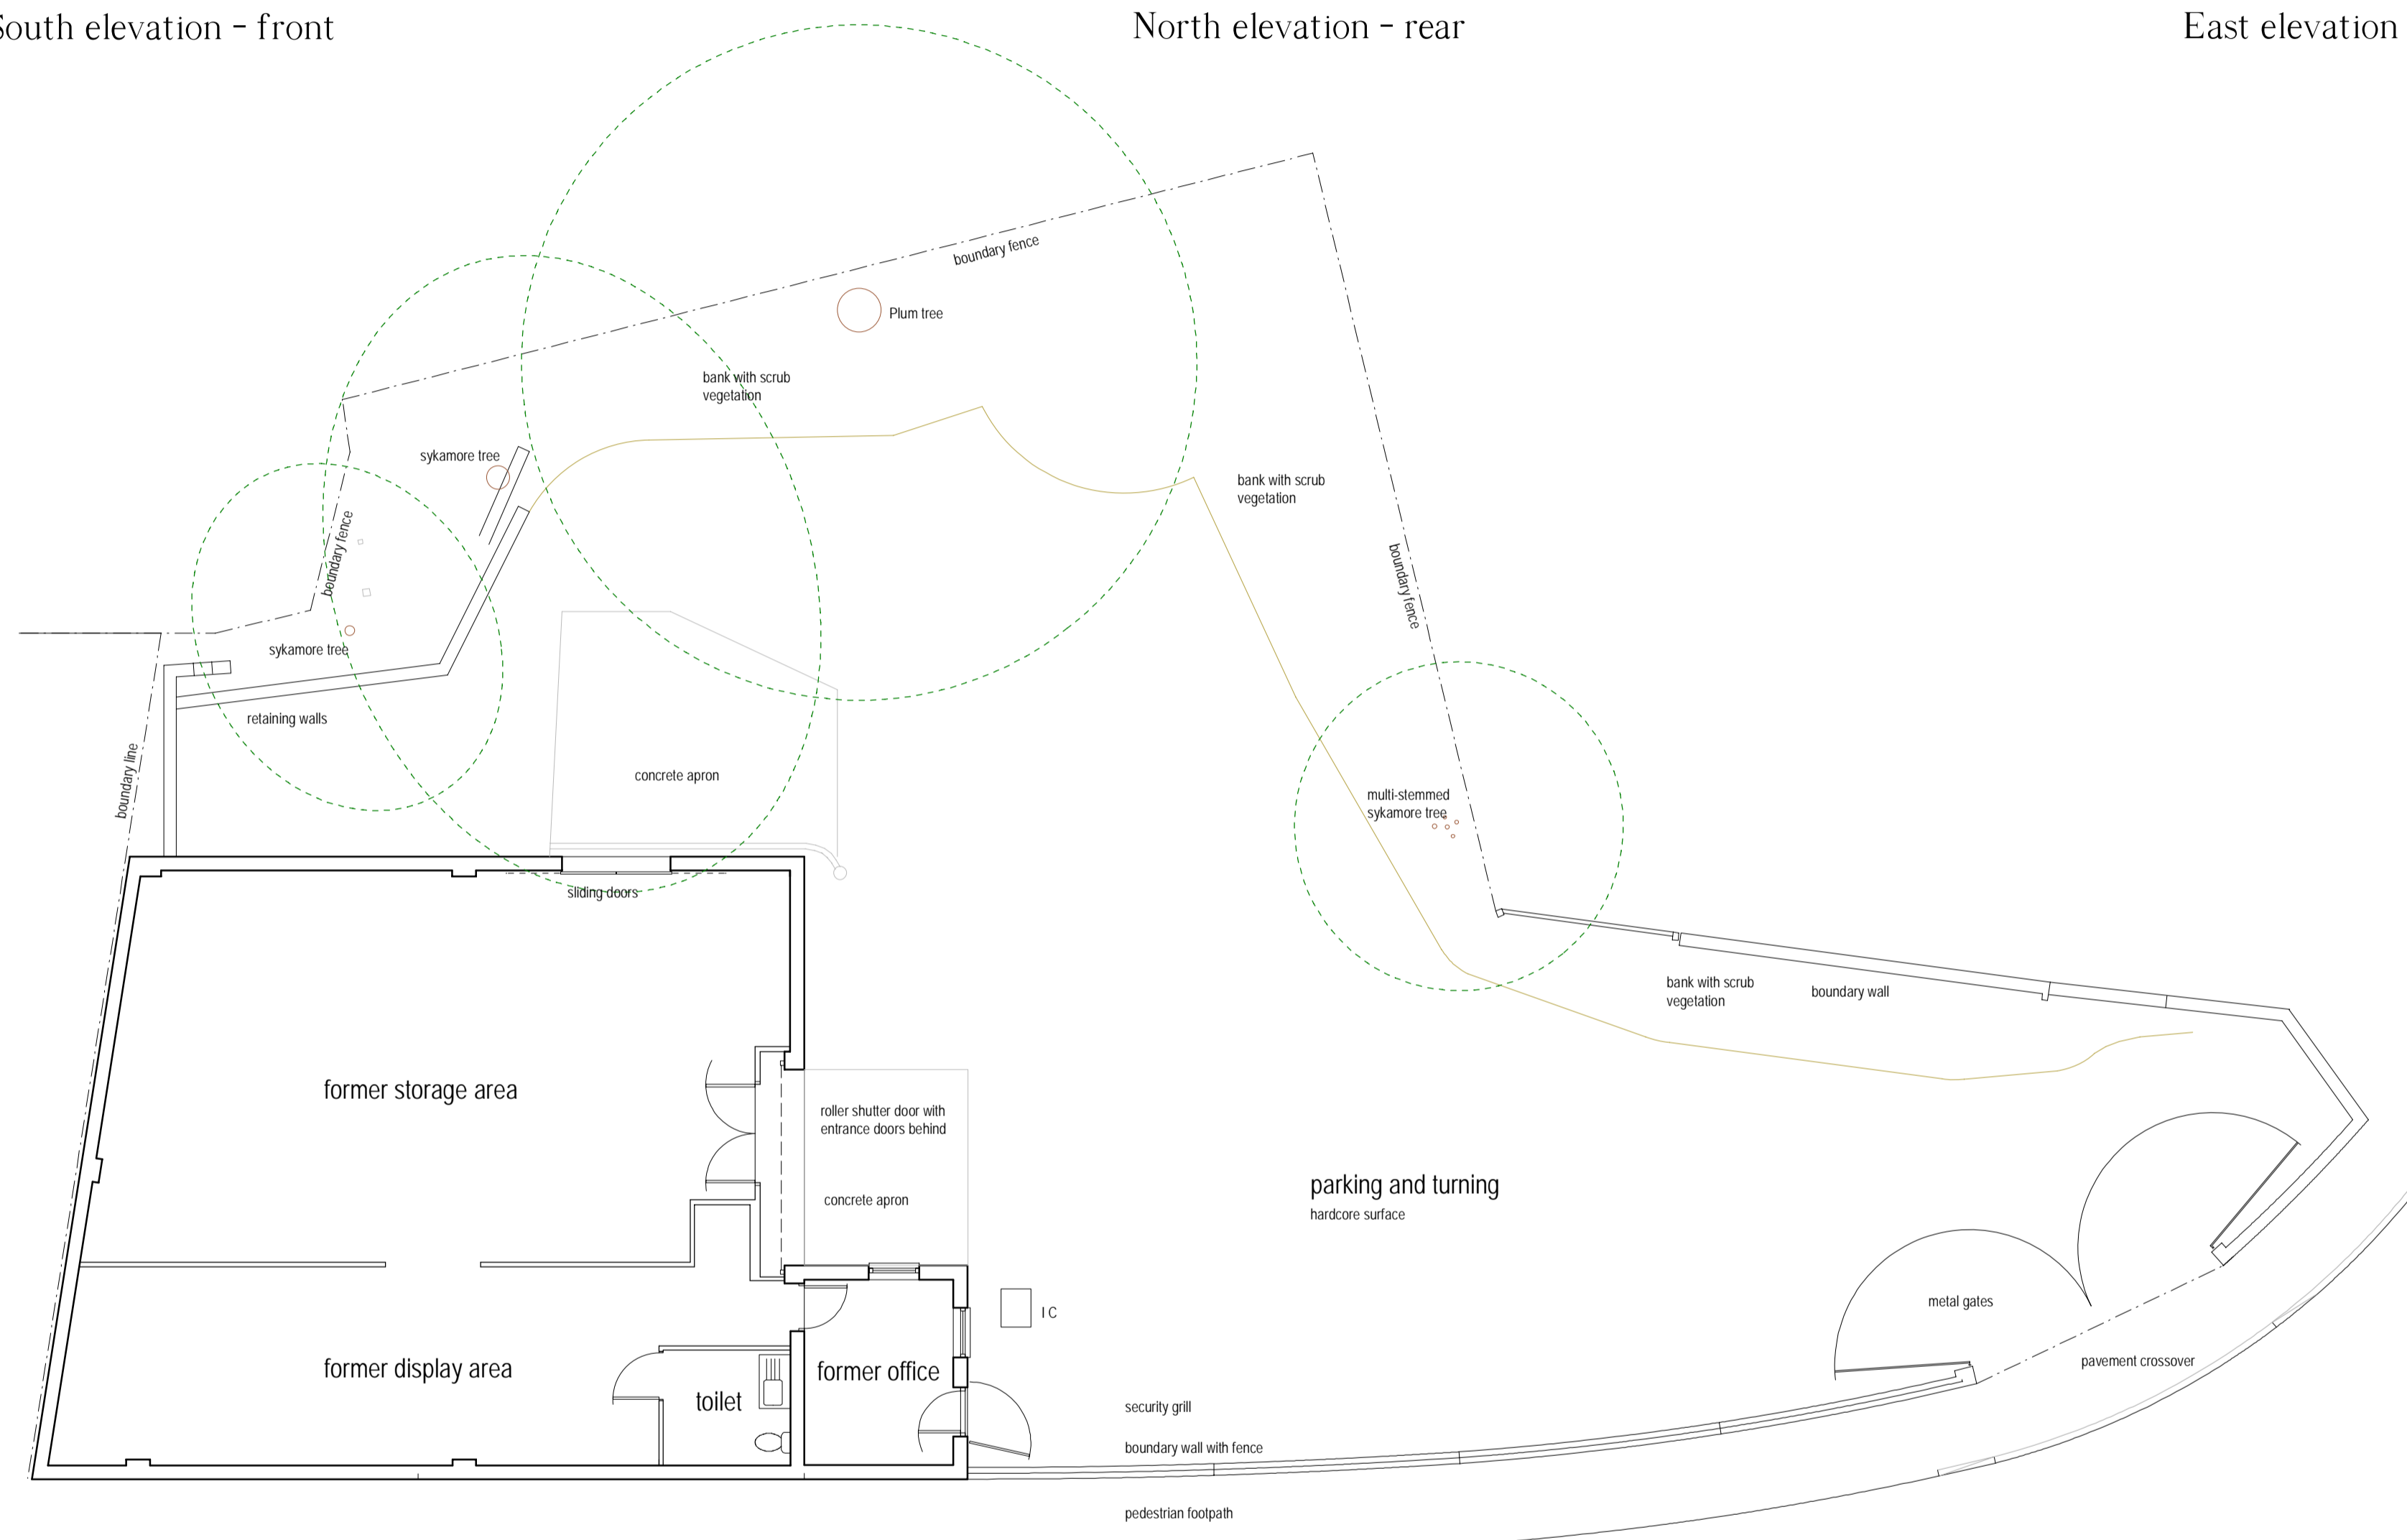

South elevation - front

North elevation - rear

East elevation - side

Ground floor plan and site

COCKSHUT ROAD

**FRANCIS TURNER  
ARCHITECT**

Dip Arch (Leics) RIBA Chartered Architect

Client:  
Kaleiderscope Nurseries Ltd

Project:  
**KALEIDERSCOPE NURSERY  
OAKENGATES**

Drawing Title:  
**Survey Drawing**

**22351.S.01**

Scale: 1:100

Date: Aug 2022

Elm Cottage Blymhill  
Shifnal Shropshire  
Telephone / Facsimile  
01952 850411

West elevation - side