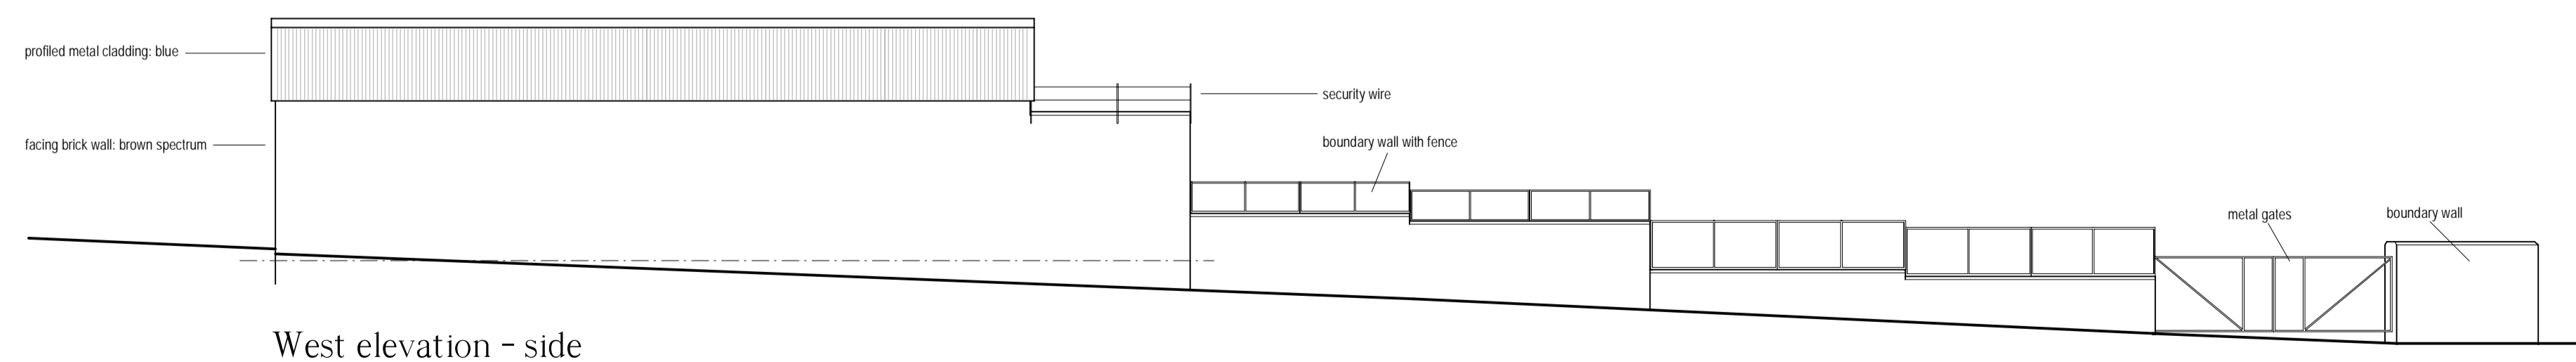

Project:  
**KALEIDERSCOPE NURSERY  
OAKENGATES**

Drawing Title:  
**Survey Drawing**

**22351.S.01**

Scale: 1:100

Date: Aug 2022

Elm Cottage Blymhill  
Shifnal Shropshire  
Telephone / Facsimile  
01952 850411

West elevation - side